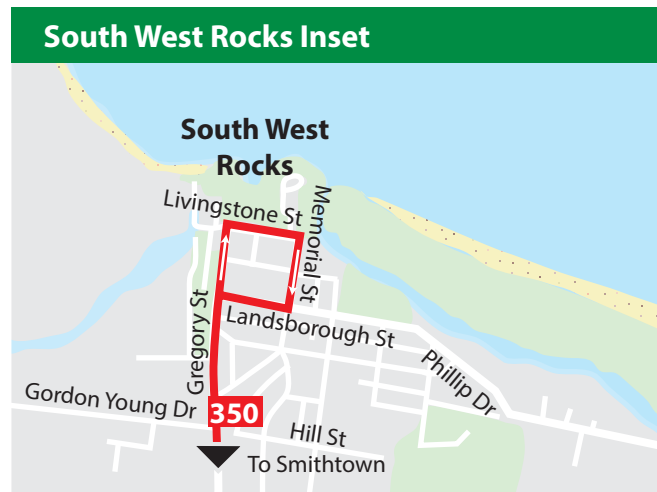

Bus Routes

- |   |   |  |
|---|---|--|
| <b>322</b> Settlement City to Lighthouse Plaza via Pacific Dr | <b>328</b> Settlement Point to Port Macquarie Base Hospital | <b>336</b> Port Central to Port Macquarie Base Hospital & Wauchope |
| <b>323</b> Settlement City to Lighthouse Beach (Loop Service) | <b>333</b> Settlement City to Kendall via Bonny Hills       | <b>340</b> Port Central to Kempsey                                 |
| <b>324</b> Settlement City to Marbuk Ave, Port Macquarie      | <b>334</b> Settlement City to Lighthouse Plaza              | <b>341</b> Port Central to Port Macquarie Airport                  |
| <b>325</b> Port Central to The Ruins Way, Port Macquarie      | <b>335</b> Port Central to Port Macquarie Base Hospital     | <b>Occasional Trips</b> (Dashed line)                              |
|   |   | <b>Occasional Diversions</b> (Dotted line)                         |
|   |   | <b>Common Route - All Buses</b> (Thick black line)                 |

**Bus Routes**

**332** Laurieton - Dunbogan & Camden Head

**333** Port Macquarie - Laurieton & Kendall

Occasional diversion

**Legend**

Shopping Centres

Schools

**Laurieton Local Area Inset**

### Bus Routes

- 336** Port Macquarie - Base Hospital & Wauchope
- 339** Wauchope - Beechwood
- Occasional Diversion

### Legend

- Shopping Centres
- Hospitals
- Schools