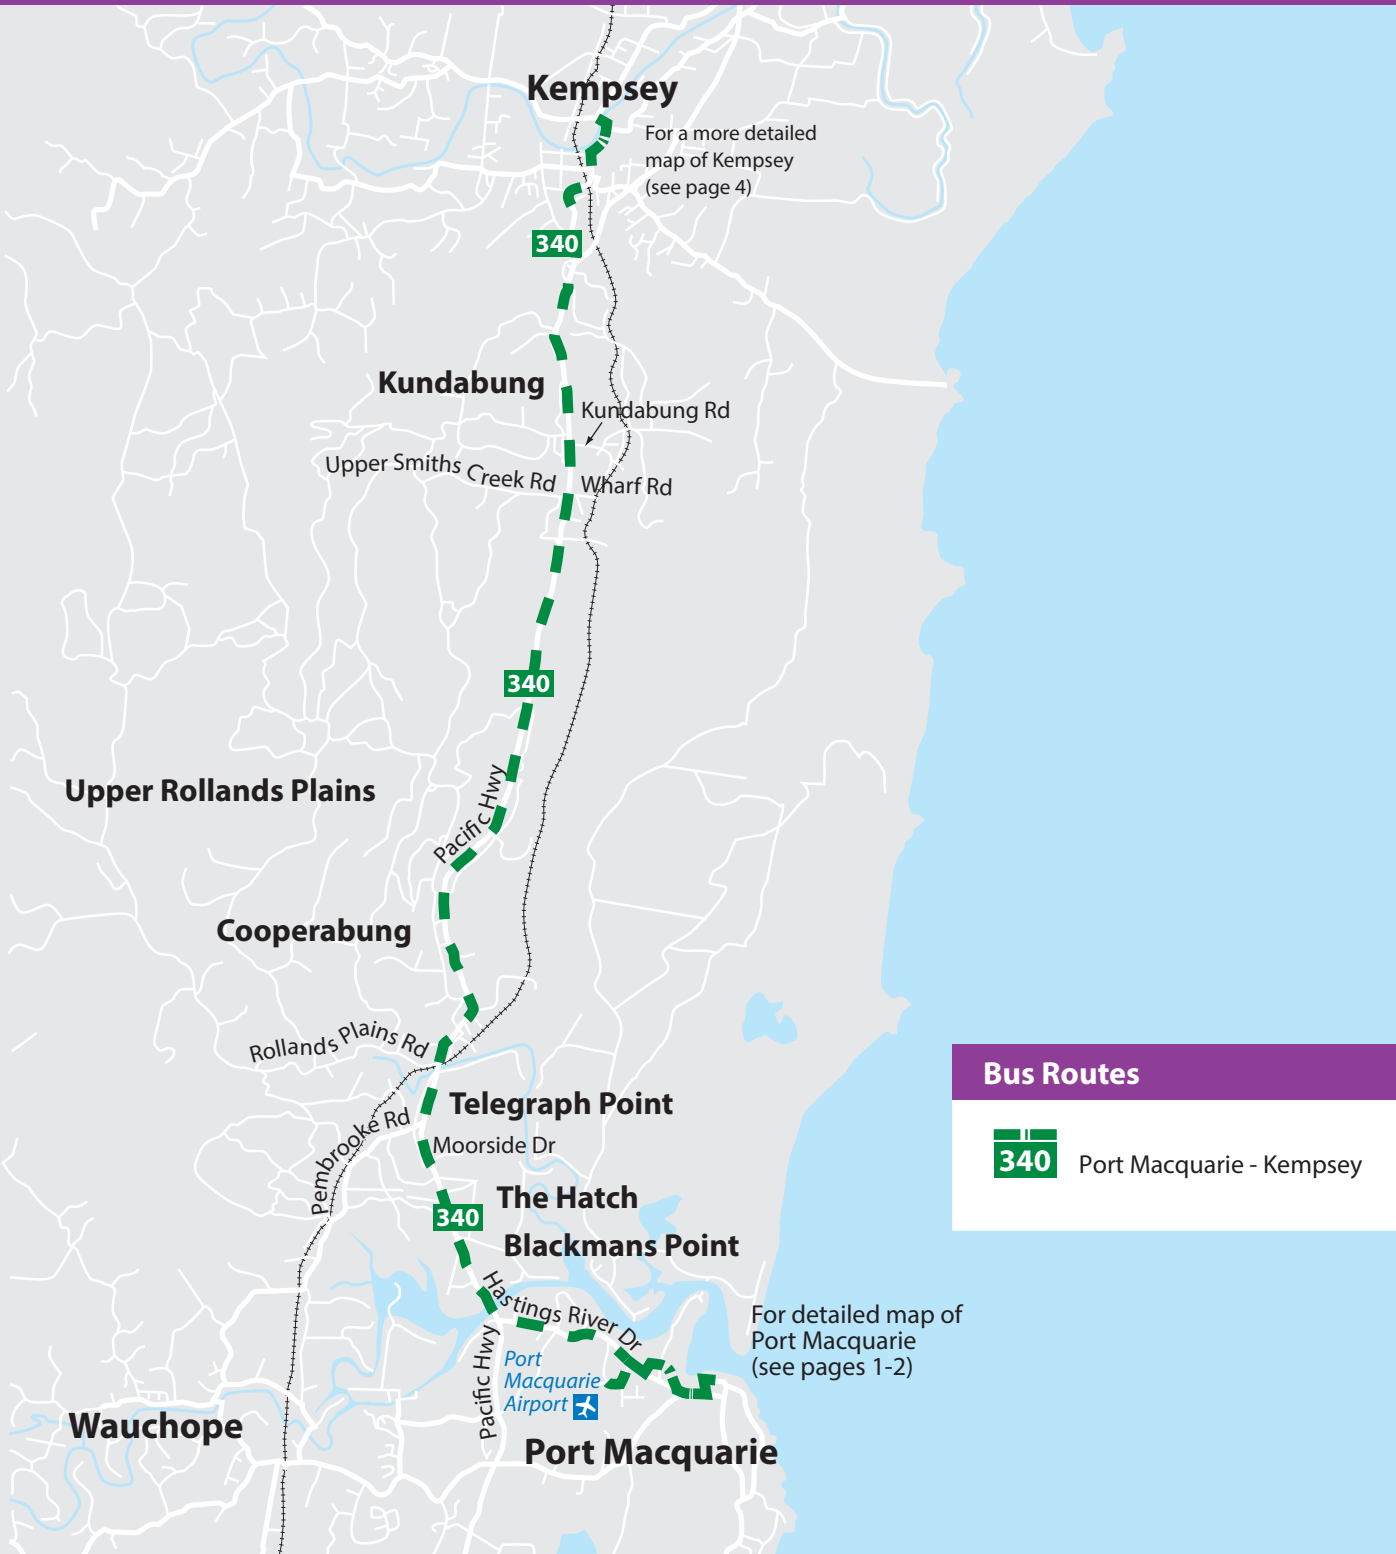

Bus Routes

- |   |   |  |
|---|---|--|
| <b>322</b> Settlement City to Lighthouse Plaza via Pacific Dr | <b>328</b> Settlement Point to Port Macquarie Base Hospital | <b>336</b> Port Central to Port Macquarie Base Hospital & Wauchope |
| <b>323</b> Settlement City to Lighthouse Beach (Loop Service) | <b>333</b> Settlement City to Kendall via Bonny Hills       | <b>340</b> Port Central to Kempsey                                 |
| <b>324</b> Settlement City to Marbuk Ave, Port Macquarie      | <b>334</b> Settlement City to Lighthouse Plaza              | <b>341</b> Port Central to Port Macquarie Airport                  |
| <b>325</b> Port Central to The Ruins Way, Port Macquarie      | <b>335</b> Port Central to Port Macquarie Base Hospital     | <b>Occasional Trips</b> (Dashed line)                              |
|   |   | <b>Occasional Diversions</b> (Dotted line)                         |
|   |   | <b>Common Route - All Buses</b> (Thick black line)                 |

**Bus Routes**

**332** Laurieton - Dunbogan & Camden Head

**333** Port Macquarie - Laurieton & Kendall

Occasional diversion

**Legend**

Shopping Centres

Schools

**Laurieton Local Area Inset**

### Bus Routes

- 336** Port Macquarie - Base Hospital & Wauchope
- 339** Wauchope - Beechwood
- Occasional Diversion

### Legend

- Shopping Centres
- Hospitals
- Schools