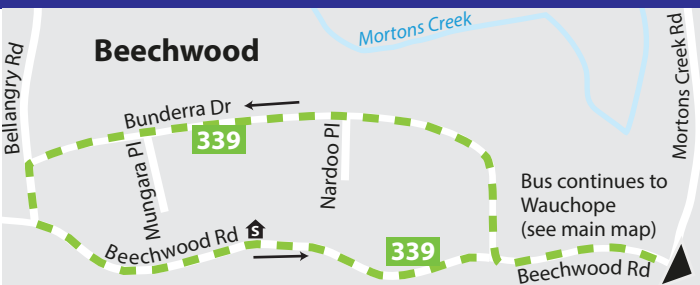

Beechwood Inset