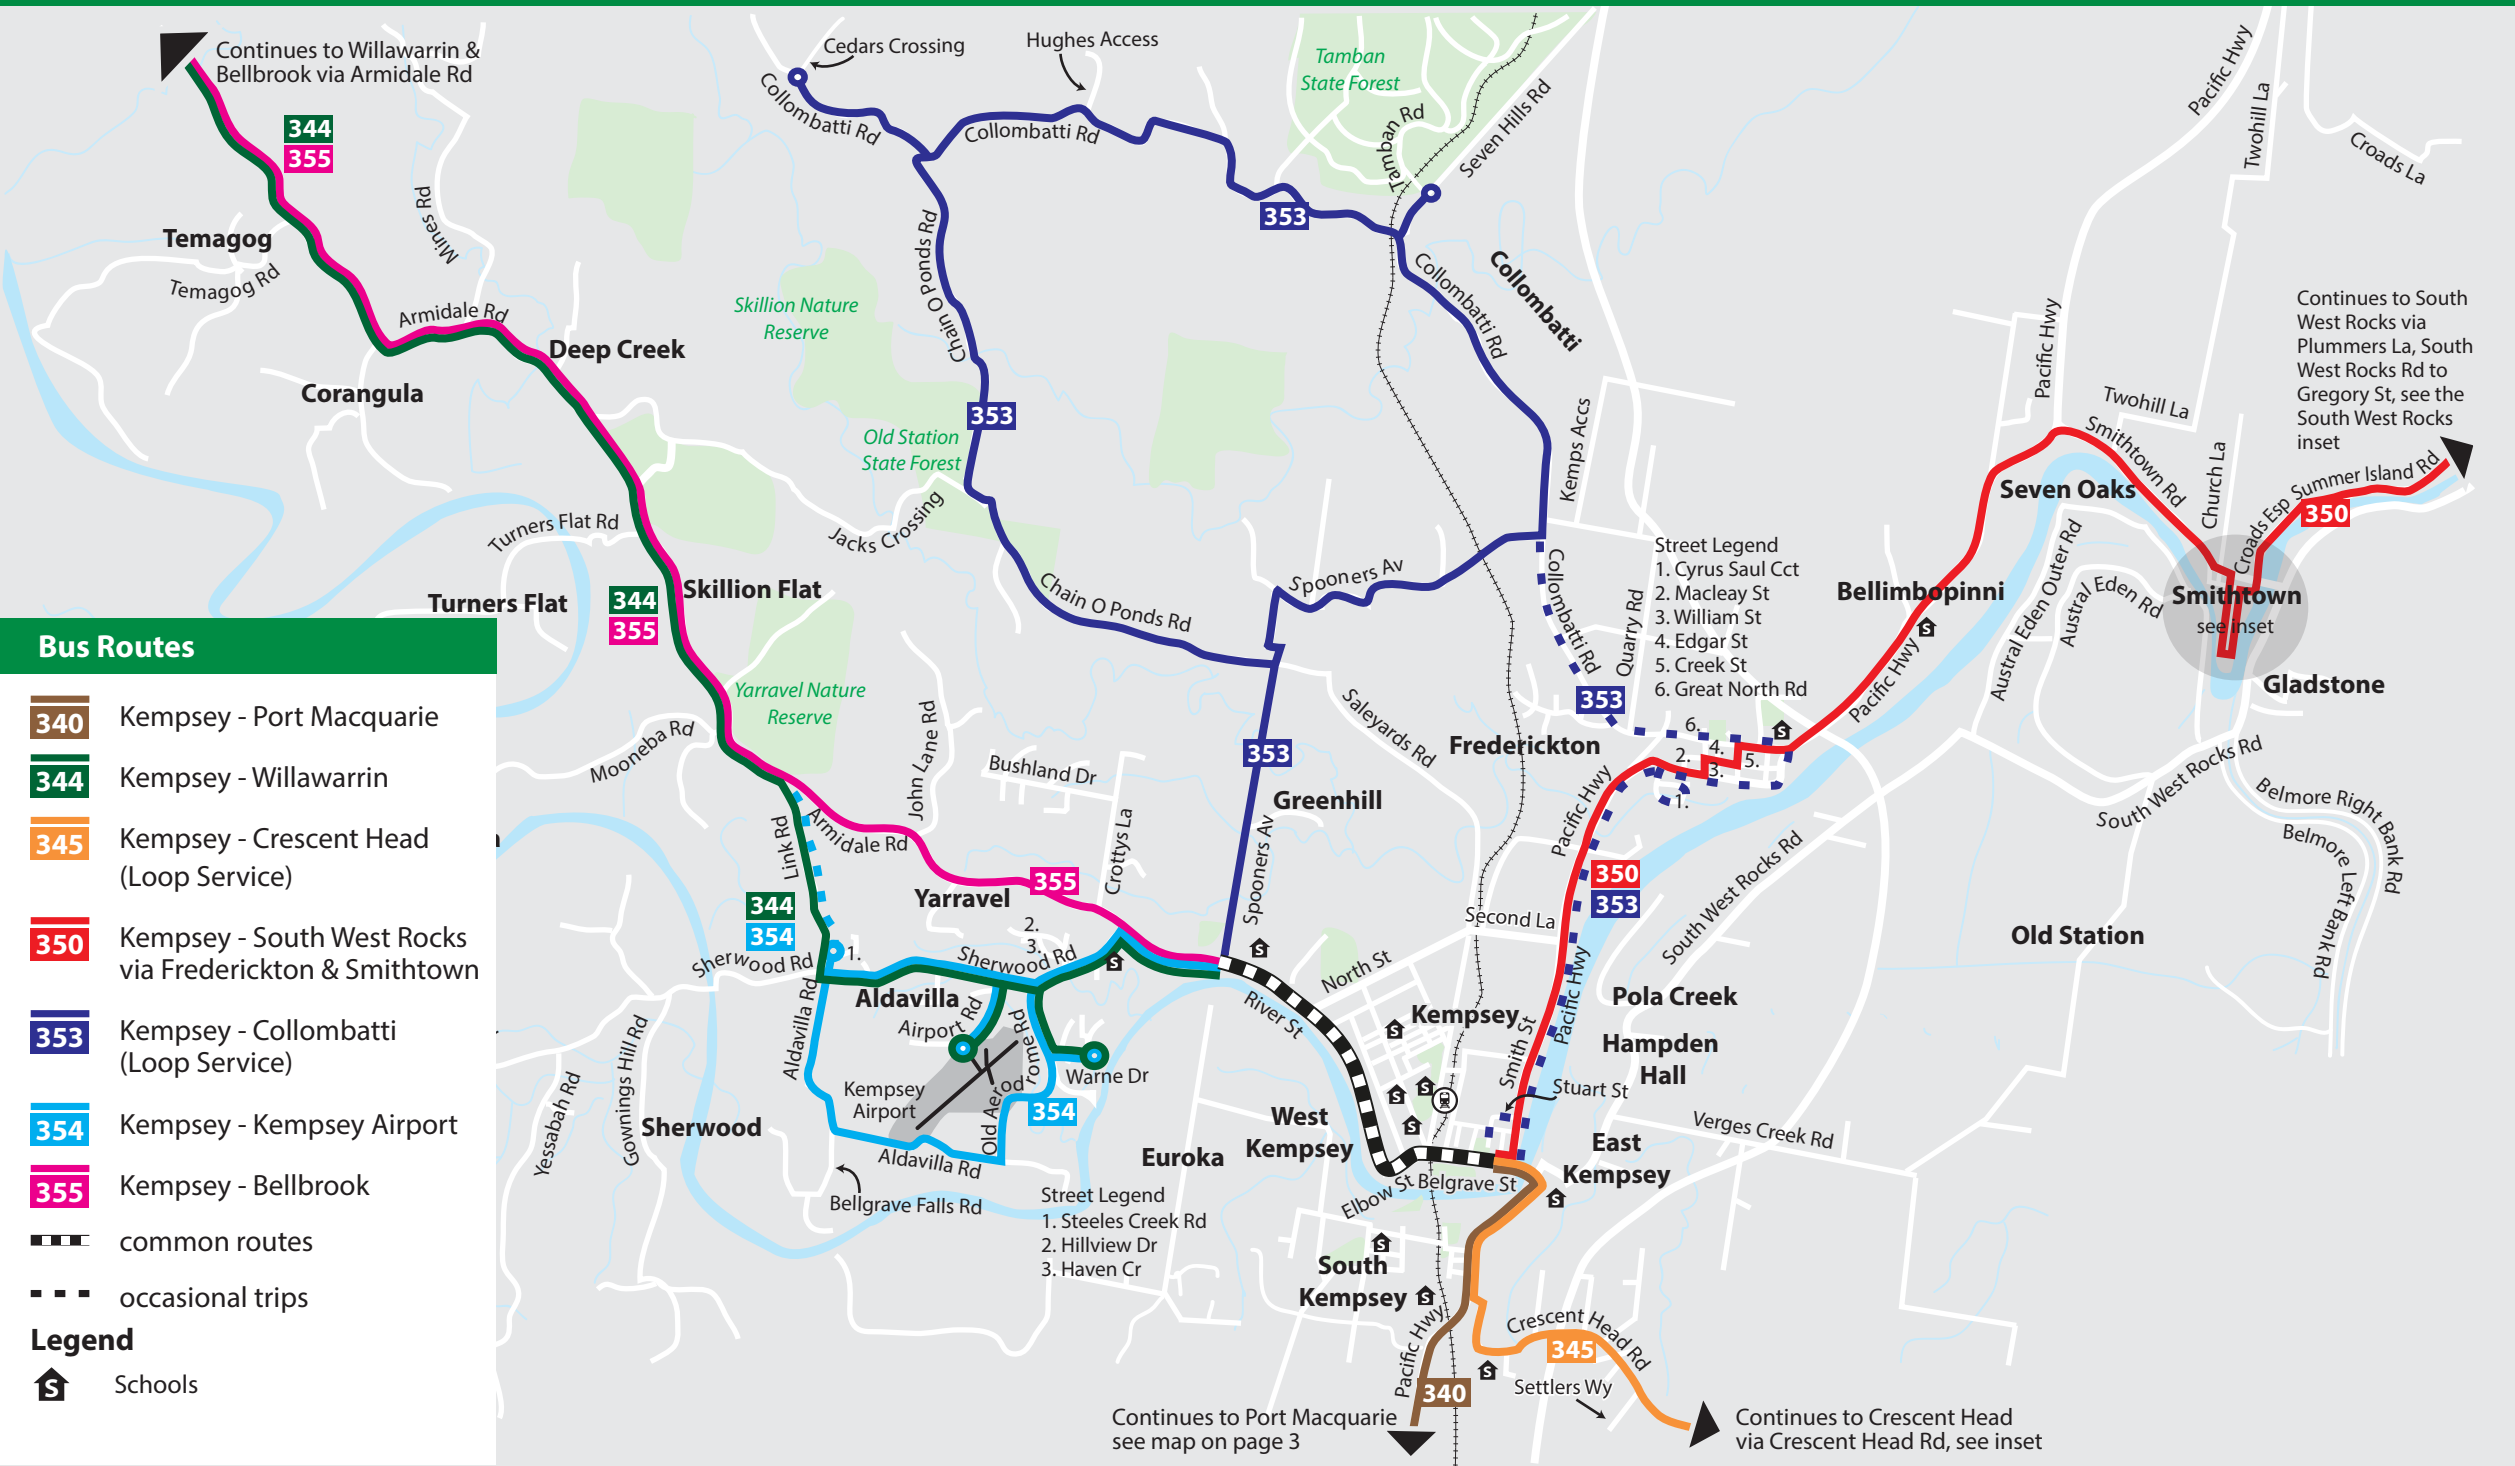

Bus Routes

- |   |   |  |
|---|---|--|
| <b>322</b> Settlement City to Lighthouse Plaza via Pacific Dr | <b>328</b> Settlement Point to Port Macquarie Base Hospital | <b>336</b> Port Central to Port Macquarie Base Hospital & Wauchope |
| <b>323</b> Settlement City to Lighthouse Beach (Loop Service) | <b>333</b> Settlement City to Kendall via Bonny Hills       | <b>340</b> Port Central to Kempsey                                 |
| <b>324</b> Settlement City to Marbuk Ave, Port Macquarie      | <b>334</b> Settlement City to Lighthouse Plaza              | <b>341</b> Port Central to Port Macquarie Airport                  |
| <b>325</b> Port Central to The Ruins Way, Port Macquarie      | <b>335</b> Port Central to Port Macquarie Base Hospital     | <b>Occasional Trips</b> (Dashed line)                              |
|   |   | <b>Occasional Diversions</b> (Dotted line)                         |
|   |   | <b>Common Route - All Buses</b> (Thick black line)                 |

**Bus Routes**

**332** Laurieton - Dunbogan & Camden Head

**333** Port Macquarie - Laurieton & Kendall

Occasional diversion

**Legend**

Shopping Centres

Schools

**Laurieton Local Area Inset**

### Bus Routes

- 336** Port Macquarie - Base Hospital & Wauchope
- 339** Wauchope - Beechwood
- Occasional Diversion

### Legend

- Shopping Centres
- Hospitals
- Schools