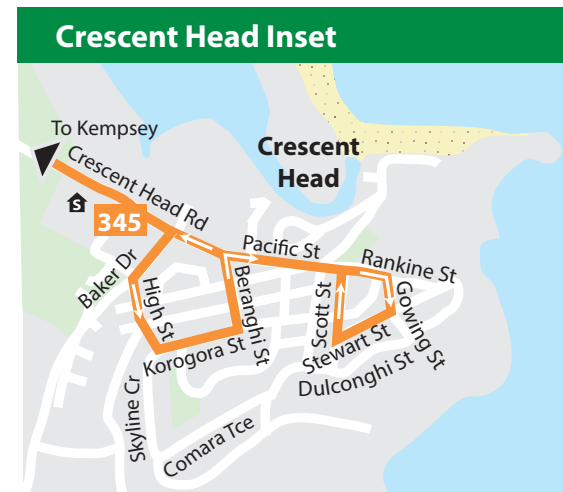

Bus Routes

- |   |   |  |
|---|---|--|
| <b>322</b> Settlement City to Lighthouse Plaza via Pacific Dr | <b>328</b> Settlement Point to Port Macquarie Base Hospital | <b>336</b> Port Central to Port Macquarie Base Hospital & Wauchope |
| <b>323</b> Settlement City to Lighthouse Beach (Loop Service) | <b>333</b> Settlement City to Kendall via Bonny Hills       | <b>340</b> Port Central to Kempsey                                 |
| <b>324</b> Settlement City to Marbuk Ave, Port Macquarie      | <b>334</b> Settlement City to Lighthouse Plaza              | <b>341</b> Port Central to Port Macquarie Airport                  |
| <b>325</b> Port Central to The Ruins Way, Port Macquarie      | <b>335</b> Port Central to Port Macquarie Base Hospital     | <b>Occasional Trips</b> (Dashed line)                              |
|   |   | <b>Occasional Diversions</b> (Dotted line)                         |
|   |   | <b>Common Route - All Buses</b> (Thick black line)                 |

**Bus Routes**

**332** Laurieton - Dunbogan & Camden Head

**333** Port Macquarie - Laurieton & Kendall

Occasional diversion

**Legend**

Shopping Centres

Schools

**Laurieton Local Area Inset**

### Bus Routes

- 336** Port Macquarie - Base Hospital & Wauchope
- 339** Wauchope - Beechwood
- Occasional Diversion

### Legend

- Shopping Centres
- Hospitals
- Schools